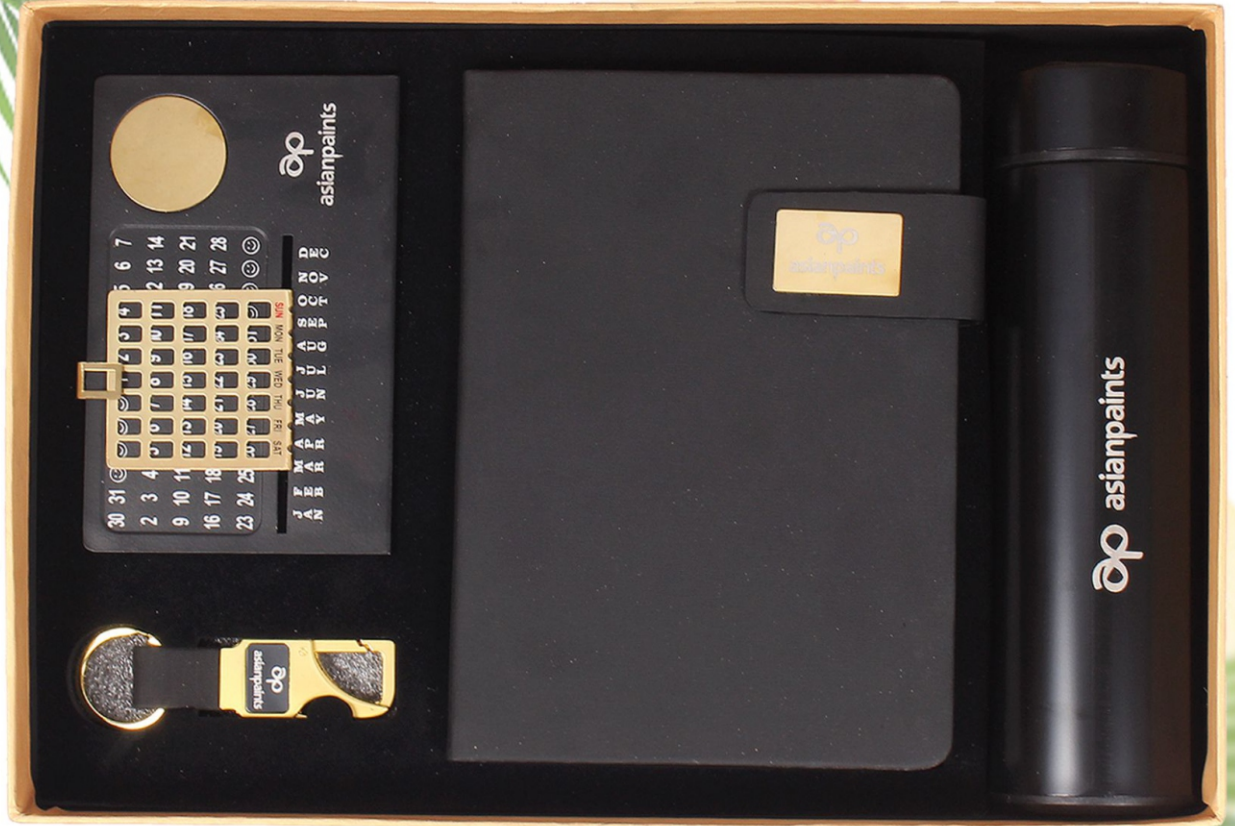

Bottel Sets

**Catalogue
2023-24**

Castrol
CG-901
Bottel Sets

SBI
CG-902
Bottel Sets

Honda

CG-903

Bottel Sets

Nexa
CG-904
Bottel Sets

G20

CG-905

Bottel Sets

CP Plus
CG-906
Bottel Sets

Asian Paint
CG-907
Bottel Sets

Union Bank
CG-908
Bottel Sets

British Council
CG-909
Bottel Sets

Tesla
CG-910
Bottel Sets